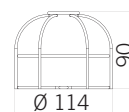

SIZE / TAILLE 0

BASE SHALLOW
+ XLF S, RGA, RGB

SIZE 0

SIZE / TAILLE 1

BASE SHALLOW
+ SIR-E S
+ SIR-E LED S

BASE DEEP
+ XLF S, RGA, RGB

SIZE 1

SIZE / TAILLE 2

BASE DEEP
+ SIR-E S
+ SIR-E LED S

BASE SHALLOW
+ SIR-E MAX
+ SIR-E LED MAX

SIZE 2

SIZE / TAILLE 3

BASE SHALLOW
+ FLR S
+ SLR S

BASE DEEP
+ SIR-E MAX
+ SIR-E LED MAX

SIZE 3

SIZE / TAILLE 4

BASE DEEP
+ FLR S
+ SLR S

SIZE 4

100% di compatibilità con la gamma MLINE
100% compatibility with MLINE range
Compatibilité 100% avec la gamme MLINE

5 formati per contemplare tutti gli scenari
5 sizes to fit each applications
5 dimensions adaptables à toutes les formes