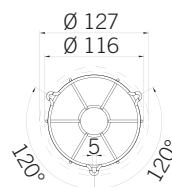

SIZE / TAILLE 0

BASE SHALLOW
+ XLF S, RGA, RGB

SIZE 0

SIZE / TAILLE 1

BASE SHALLOW
+ SIR-E S
+ SIR-E LED S

BASE DEEP
+ XLF S, RGA, RGB

SIZE 1

SIZE / TAILLE 2

BASE DEEP
+ SIR-E S
+ SIR-E LED S

BASE SHALLOW
+ SIR-E MAX
+ SIR-E LED MAX

SIZE 2

SIZE / TAILLE 3

BASE SHALLOW
+ FLR S
+ SLR S

BASE DEEP
+ SIR-E MAX
+ SIR-E LED MAX

SIZE 3

SIZE / TAILLE 4

BASE DEEP
+ FLR S
+ SLR S

SIZE 4

100% di compatibilità con la gamma MLINE
100% compatibility with MLINE range
Compatibilité 100% avec la gamme MLINE

5 formati per contemplare tutti gli scenari
5 sizes to fit each applications
5 dimensions adaptables à toutes les formes