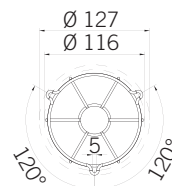

SIZE / TAILLE 0

BASE SHALLOW
+ XLF S, RGA, RGB

SIZE 0

SIZE / TAILLE 1

BASE SHALLOW
+ SIR-E S
+ SIR-E LED S

BASE DEEP
+ XLF S, RGA, RGB

SIZE 1

SIZE / TAILLE 2

BASE DEEP
+ SIR-E S
+ SIR-E LED S

BASE SHALLOW
+ SIR-E MAX
+ SIR-E LED MAX

SIZE 2

SIZE / TAILLE 3

BASE SHALLOW
+ FLR S
+ SLR S

BASE DEEP
+ SIR-E MAX
+ SIR-E LED MAX

SIZE 3

SIZE / TAILLE 4

BASE DEEP
+ FLR S
+ SLR S

SIZE 4

100% di compatibilità con la gamma MLINE
100% compatibility with MLINE range
Compatibilité 100% avec la gamme MLINE

5 formati per contemplare tutti gli scenari
5 sizes to fit each applications
5 dimensions adaptables à toutes les formes