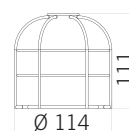

SIZE / TAILLE 0

BASE SHALLOW
+ XLF S, RGA, RGB

SIZE 0

SIZE / TAILLE 1

BASE SHALLOW
+ SIR-E S
+ SIR-E LED S

BASE DEEP
+ XLF S, RGA, RGB

SIZE 1

SIZE / TAILLE 2

BASE DEEP
+ SIR-E S
+ SIR-E LED S

BASE SHALLOW
+ SIR-E MAX
+ SIR-E LED MAX

SIZE 2

SIZE / TAILLE 3

BASE SHALLOW
+ FLR S
+ SLR S

BASE DEEP
+ SIR-E MAX
+ SIR-E LED MAX

SIZE 3

SIZE / TAILLE 4

BASE DEEP
+ FLR S
+ SLR S

SIZE 4

100% di compatibilità con la gamma MLINE
100% compatibility with MLINE range
Compatibilité 100% avec la gamme MLINE

5 formati per contemplare tutti gli scenari
5 sizes to fit each applications
5 dimensions adaptables à toutes les formes