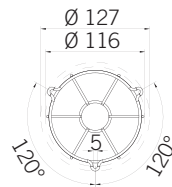

SIZE / TAILLE 0

BASE SHALLOW
+ XLF S, RGA, RGB

SIZE 0

SIZE / TAILLE 1

BASE SHALLOW
+ SIR-E S
+ SIR-E LED S

BASE DEEP
+ XLF S, RGA, RGB

SIZE 1

SIZE / TAILLE 2

BASE DEEP
+ SIR-E S
+ SIR-E LED S

BASE SHALLOW
+ SIR-E MAX
+ SIR-E LED MAX

SIZE 2

SIZE / TAILLE 3

BASE SHALLOW
+ FLR S
+ SLR S

BASE DEEP
+ SIR-E MAX
+ SIR-E LED MAX

SIZE 3

SIZE / TAILLE 4

BASE DEEP
+ FLR S
+ SLR S

SIZE 4

100% di compatibilità con la gamma MLINE
100% compatibility with MLINE range
Compatibilité 100% avec la gamme MLINE

5 formati per contemplare tutti gli scenari
5 sizes to fit each applications
5 dimensions adaptables à toutes les formes