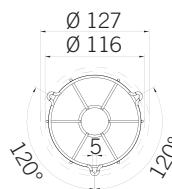

SIZE / TAILLE 0

BASE SHALLOW
+ XLF S, RGA, RGB

SIZE 0

SIZE / TAILLE 1

BASE SHALLOW
+ SIR-E S
+ SIR-E LED S

BASE DEEP
+ XLF S, RGA, RGB

SIZE 1

SIZE / TAILLE 2

BASE DEEP
+ SIR-E S
+ SIR-E LED S

BASE SHALLOW
+ SIR-E MAX
+ SIR-E LED MAX

SIZE 2

SIZE / TAILLE 3

BASE SHALLOW
+ FLR S
+ SLR S

BASE DEEP
+ SIR-E MAX
+ SIR-E LED MAX

SIZE 3

SIZE / TAILLE 4

BASE DEEP
+ FLR S
+ SLR S

SIZE 4

100% di compatibilità con la gamma MLINE
100% compatibility with MLINE range
Compatibilité 100% avec la gamme MLINE

5 formati per contemplare tutti gli scenari
5 sizes to fit each applications
5 dimensions adaptables à toutes les formes