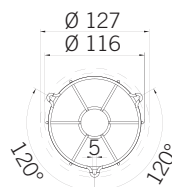

SIZE / TAILLE 0

BASE SHALLOW
+ XLF S, RGA, RGB

SIZE 0

SIZE / TAILLE 1

BASE SHALLOW
+ SIR-E S
+ SIR-E LED S

BASE DEEP
+ XLF S, RGA, RGB

SIZE 1

SIZE / TAILLE 2

BASE DEEP
+ SIR-E S
+ SIR-E LED S

BASE SHALLOW
+ SIR-E MAX
+ SIR-E LED MAX

SIZE 2

SIZE / TAILLE 3

BASE SHALLOW
+ FLR S
+ SLR S

BASE DEEP
+ SIR-E MAX
+ SIR-E LED MAX

SIZE 3

SIZE / TAILLE 4

BASE DEEP
+ FLR S
+ SLR S

SIZE 4

100% di compatibilità con la gamma MLINE
100% compatibility with MLINE range
Compatibilité 100% avec la gamme MLINE

5 formati per contemplare tutti gli scenari
5 sizes to fit each applications
5 dimensions adaptables à toutes les formes