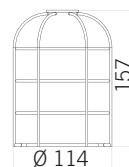

SIZE / TAILLE 0

BASE SHALLOW
+ XLF S, RGA, RGB

SIZE 0

SIZE / TAILLE 1

BASE SHALLOW
+ SIR-E S
+ SIR-E LED S

BASE DEEP
+ XLF S, RGA, RGB

SIZE 1

SIZE / TAILLE 2

BASE DEEP
+ SIR-E S
+ SIR-E LED S

BASE SHALLOW
+ SIR-E MAX
+ SIR-E LED MAX

SIZE 2

SIZE / TAILLE 3

BASE SHALLOW
+ FLR S
+ SLR S

BASE DEEP
+ SIR-E MAX
+ SIR-E LED MAX

SIZE 3

SIZE / TAILLE 4

BASE DEEP
+ FLR S
+ SLR S

SIZE 4

100% di compatibilità con la gamma MLINE
100% compatibility with MLINE range
Compatibilité 100% avec la gamme MLINE

5 formati per contemplare tutti gli scenari
5 sizes to fit each applications
5 dimensions adaptables à toutes les formes